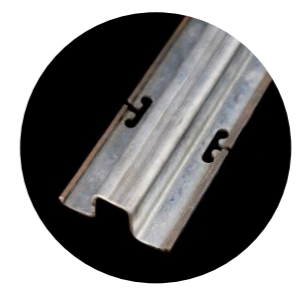

ARROW EDGE POSTS/STAKES

RANGE# PST-AEU114/22

Our versatile Arrow edge posts are designed and manufactured to work perfectly either in most popular orchard and vineyard trellis systems like vertical shoot positioning (VSP) wine grape trellis system, table grape gable trellis systems, T-bar berries trellis system, orchard tutara trellis system, lyre trellis system etc... and even works nice with plain wire, barbed wire, netting and mesh for fence purposes.

FEATURES:

- Made of HSS 340™ Premium Steel
- Coatings available:
Hot rolled black/ Pre-galvanized/ Hot dipped galvanized/ Tri-Layer Coated™
- Slots/ holes are punched to specifications
- Flat edge for easy attachment to cross pieces or wood panels
- Choices of varied patterns for different trellis or fence applications
- Lengths are cut to specifications
- Standard sizes are as per below chart
- Custom fabrication service available for specified patterns

ITEM #	PARTS DESCRIPTIONS	GAUGES AVAIL.	WEIGHT	GENERAL APPLICATIONS
AEU114/22-1.5	Flat Edge U Channel Post	1.5mm / 16GA	1.34 kg/m 0.9lbs/ft	VSP Trellis for Wine Grape Open Gable Trellis for Table Grape T-bar Trellis for Berries Tutara AVY for Apple/ Pears/ Cherry Sign Post Garden Fence
AEU114/22-1.8	• Flat Edge	1.8mm / 15GA	1.61 kg/m 1.08lbs/ft	
AEU114/22-2.0	• U Channel Profile	2.0mm / 14GA	1.79 kg/m 1.2lbs/ft	
AEU114/22-2.0	• Actual Sizes: 81x36mm	2.0mm / 14GA	1.79 kg/m 1.2lbs/ft	
AEU114/22-2.3	• Parallel Slots/ Holes are punched	2.3mm / 13GA	2.06 kg/m 1.38lbs/ft	
AEU114/22-2.5	• 3/8" diameter holes 1" off center along whole posts	2.5mm / 12.5GA	2.24 kg/m 1.5lbs/ft	
AEU114/22-2.75	• Tapered ends for easy installation	2.75mm / 12GA	2.46 kg/m 1.65lbs/ft	