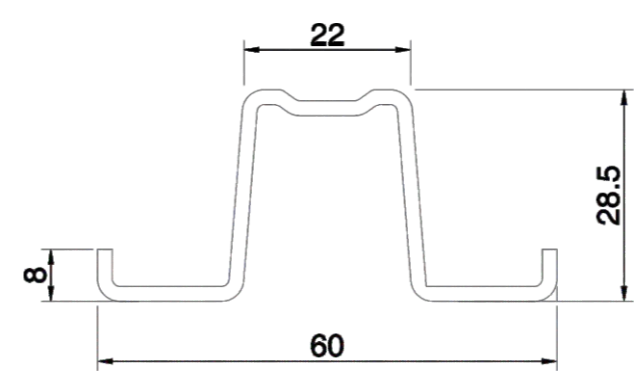

ARROW EDGE POSTS/STAKES

RANGE# PST-AEU114/22

Our versatile Arrow edge posts are designed and manufactured to work perfectly either in most popular orchard and vineyard trellis systems like vertical shoot positioning (VSP) wine grape trellis system, table grape gable trellis systems, T-bar berries trellis system, orchard tutara trellis system, lyre trellis system etc... and even works nice with plain wire, barbed wire, netting and mesh for fence purposes.

FEATURES:

- Made of HSS 340™ Premium Steel
- Coatings available:
Hot rolled black/ Pre-galvanized/ Hot dipped galvanized/ Tri-Layer Coated™
- Slots/ holes are punched to specifications
- Flat edge for easy attachment to cross pieces or wood panels
- Choices of varied patterns for different trellis or fence applications
- Lengths are cut to specifications
- Standard sizes are as per below chart
- Custom fabrication service available for specified patterns

ITEM #	PARTS DESCRIPTIONS	GAUGES AVAIL.	WEIGHT	GENERAL APPLICATIONS
AEU114/22-1.5	Flat Edge U Channel Post	1.5mm / 16GA	1.34 kg/m 0.9lbs/ft	VSP Trellis for Wine Grape Open Gable Trellis for Table Grape T-bar Trellis for Berries Tutara AVY for Apple/ Pears/ Cherry Sign Post Garden Fence
AEU114/22-1.8	• Flat Edge	1.8mm / 15GA	1.61 kg/m 1.08lbs/ft	
AEU114/22-2.0	• U Channel Profile	2.0mm / 14GA	1.79 kg/m 1.2lbs/ft	
AEU114/22-2.0	• Actual Sizes: 81x36mm	2.0mm / 14GA	1.79 kg/m 1.2lbs/ft	
AEU114/22-2.3	• Parallel Slots/ Holes are punched	2.3mm / 13GA	2.06 kg/m 1.38lbs/ft	
AEU114/22-2.5	• 3/8" diameter holes 1" off center along whole posts	2.5mm / 12.5GA	2.24 kg/m 1.5lbs/ft	
AEU114/22-2.75	• Tapered ends for easy installation	2.75mm / 12GA	2.46 kg/m 1.65lbs/ft	