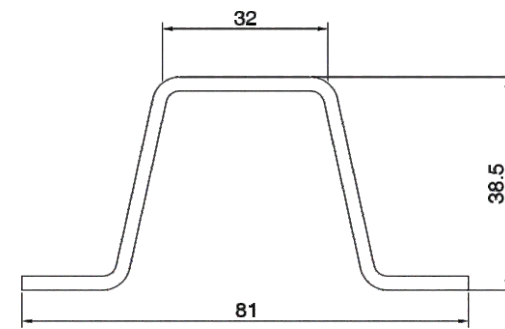

### RANGE# PST-FEU138.5

Our versatile flat edge posts are designed and manufactured to work perfectly either in most popular orchard and vineyard trellis systems like vertical shoot positioning (VSP) wine grape trellis system, table grape gable trellis systems, T-bar berries trellis system, orchard tutura trellis system, lyre trellis system etc... and even works nice with plain wire, barbed wire, netting and mesh for fence purposes.

#### FEATURES:

- Made of **HSS 340™** Premium Steel
- Coatings available:  
 Hot rolled black/ Pre-galvanized/ Hot dipped galvanized/ Tri-Layer Coated™
- Slots/ holes are punched to specifications
- Flat edge for easy attachment to cross pieces or wood panels
- Choices of varied patterns for different trellis or fence applications
- Lengths are cut to specifications
- Standard sizes are as per below chart
- Custom fabrication service available for specified patterns

ITEM #	PARTS DESCRIPTIONS	GAUGES AVAIL.	WEIGHT	GENERAL APPLICATIONS
FEU138.5/32-2.3	Flat Edge U Channel Post	2.3mm / 13GA	2.50 kg/m 1.68lbs/ft	VSP Trellis for Wine Grape Open Gable Trellis for Table Grape T-bar Trellis for Berries Tutara AVY for Apple/ Pears/ Cherry Sign Post Garden Fence Line Post
FEU138.5/32-2.5	<ul style="list-style-type: none"> <li>• Flat Edge</li> <li>• U Channel Profile</li> </ul>	2.5mm / 12.5GA	2.72 kg/m 1.83lbs/ft	
FEU138.5/32-2.75	<ul style="list-style-type: none"> <li>• Actual Sizes: 81x36mm</li> </ul>	2.75mm / 12GA	2.99 kg/m 2.01lbs/ft	
FEU138.5/32-3.0	<ul style="list-style-type: none"> <li>• Parallel Slots/ Holes are punched</li> </ul>	3.0mm / 11GA	3.26 kg/m 2.19lbs/ft	
FEU138.5/32-3.5	<ul style="list-style-type: none"> <li>• 3/8" diameter holes 1" off center along whole posts</li> <li>• Tapered ends for easy installation</li> </ul>	3.5mm / 10GA	3.81 kg/m 2.56lbs/ft	